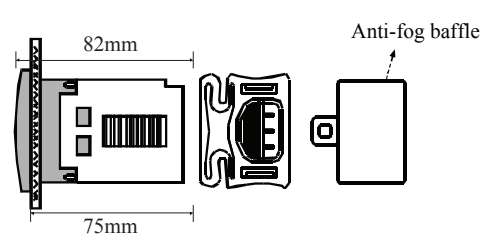

■ Connections

Note: If the connection is different from the one on meters, pls subject to the connection on meters.

■ Dimensions

Panel size

Hole size

Recorder
HMI
Signal Isolator
Intelligent Power Meter
Power Protection
Panel Meter
Sensor Indicator
Temperature Controller
Refrigerator Temperature Controller
Counter/Timer
Timer Relay
Tacho/Speed/Pulse Meter
Rotary Encoder
Proximity Sensor
Solid State Relay