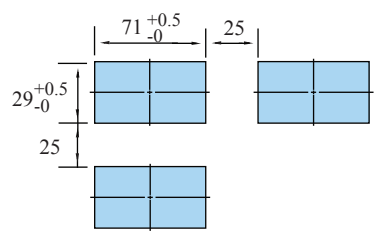

■ Connections

Note: If the connection is different from the one on meters, pls subject to the connection on meters.

■ Dimensions

Panel size

Hole size

Recorder
HMI
Signal Isolator
Intelligent Power Meter
Power Protection
Panel Meter
Sensor Indicator
Temperature Controller
Refrigerator Temperature Controller
Counter/Timer
Timer Relay
Tacho/Speed/Pulse Meter
Rotary Encoder
Proximity Sensor
Solid State Relay