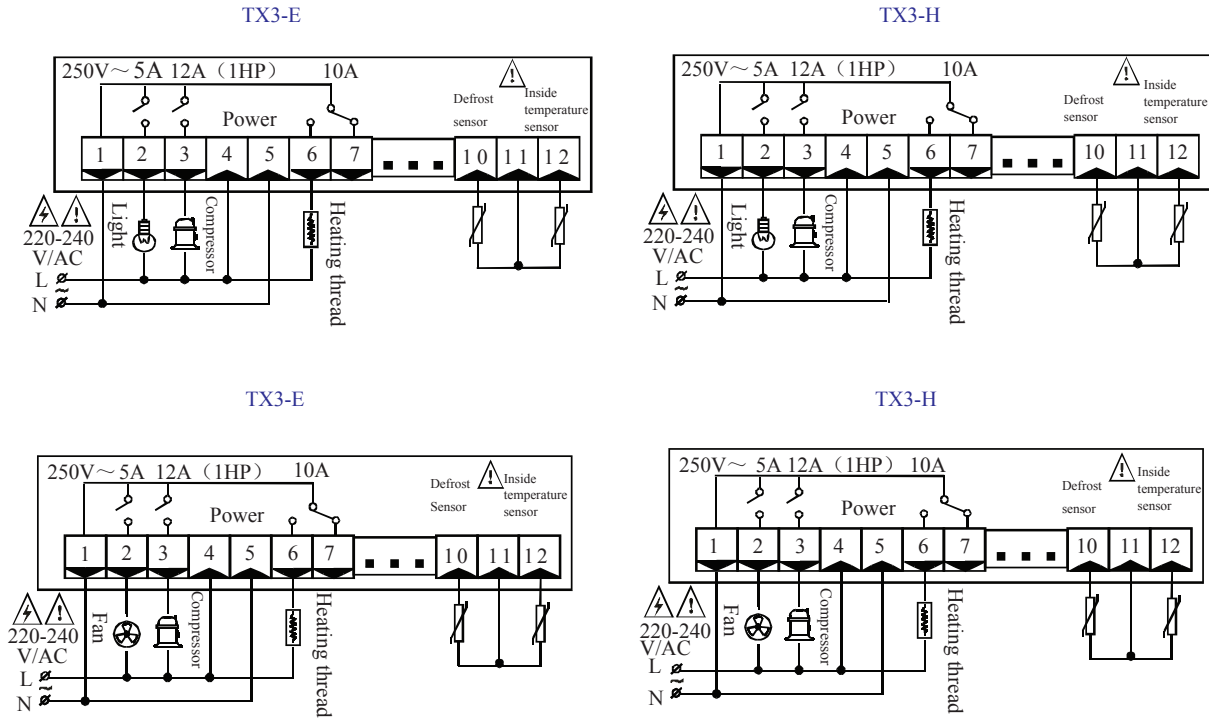

■ Connections

Note: If the connection is different from the one on meters, pls subject to the connection on meters.

■ Dimensions

Panel size

Hole size

Recorder
HMI
Signal Isolator
Intelligent Power Meter
Power Protection
Panel Meter
Sensor Indicator
Temperature Controller
Refrigerator Temperature Controller
Counter/Timer
Timer Relay
Tacho/Speed/Pulse Meter
Rotary Encoder
Proximity Sensor
Solid State Relay